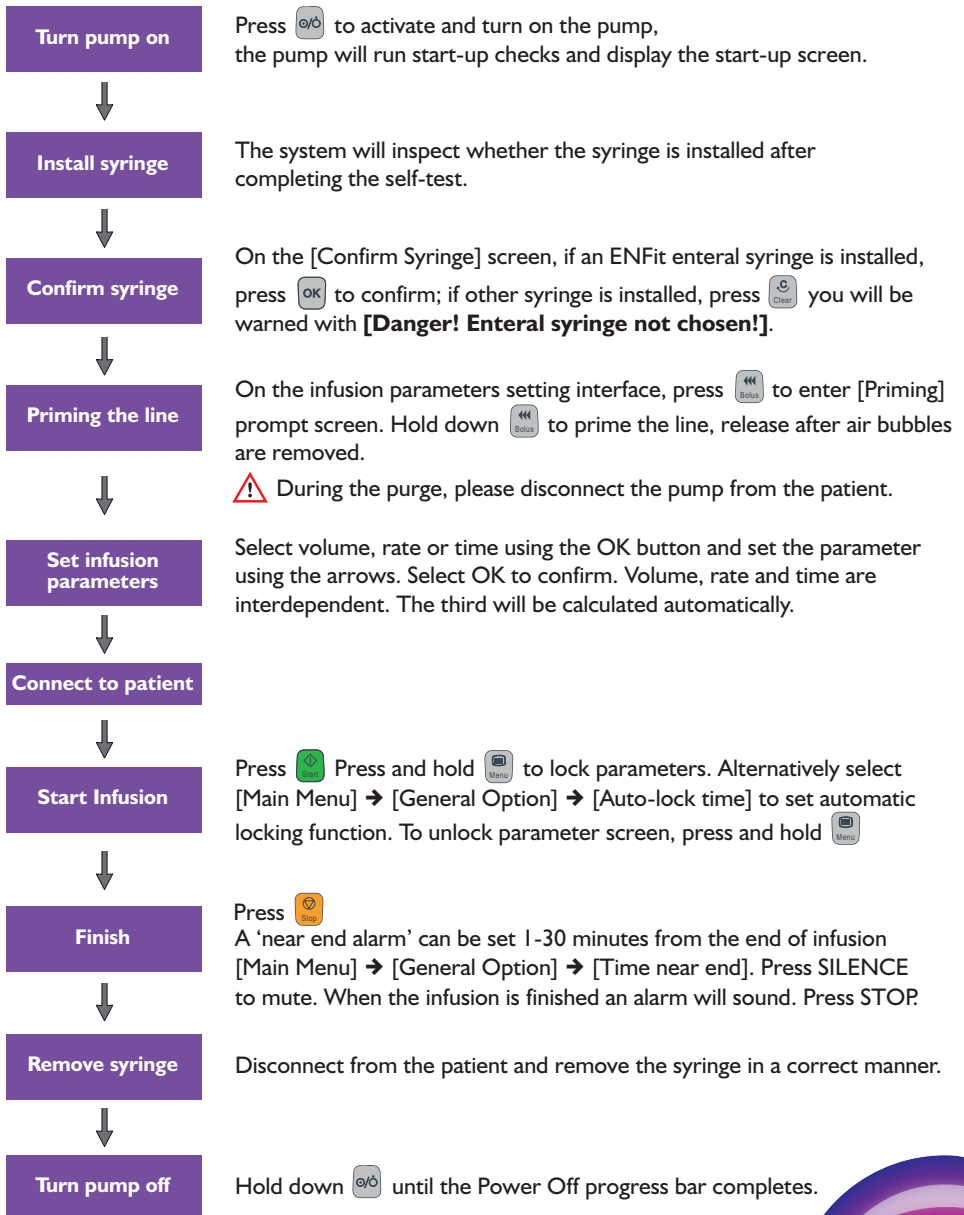

Medicina P1000 Enteral Syringe Pump

Quick Start Guide

Power on/off
(3 seconds)

Unit 1-4, Rivington View Business Park, Station Road, Bolton BL6 5BN
Tel: +44(0)1204 695050 email: info@medicina.co.uk
www.medicina.co.uk